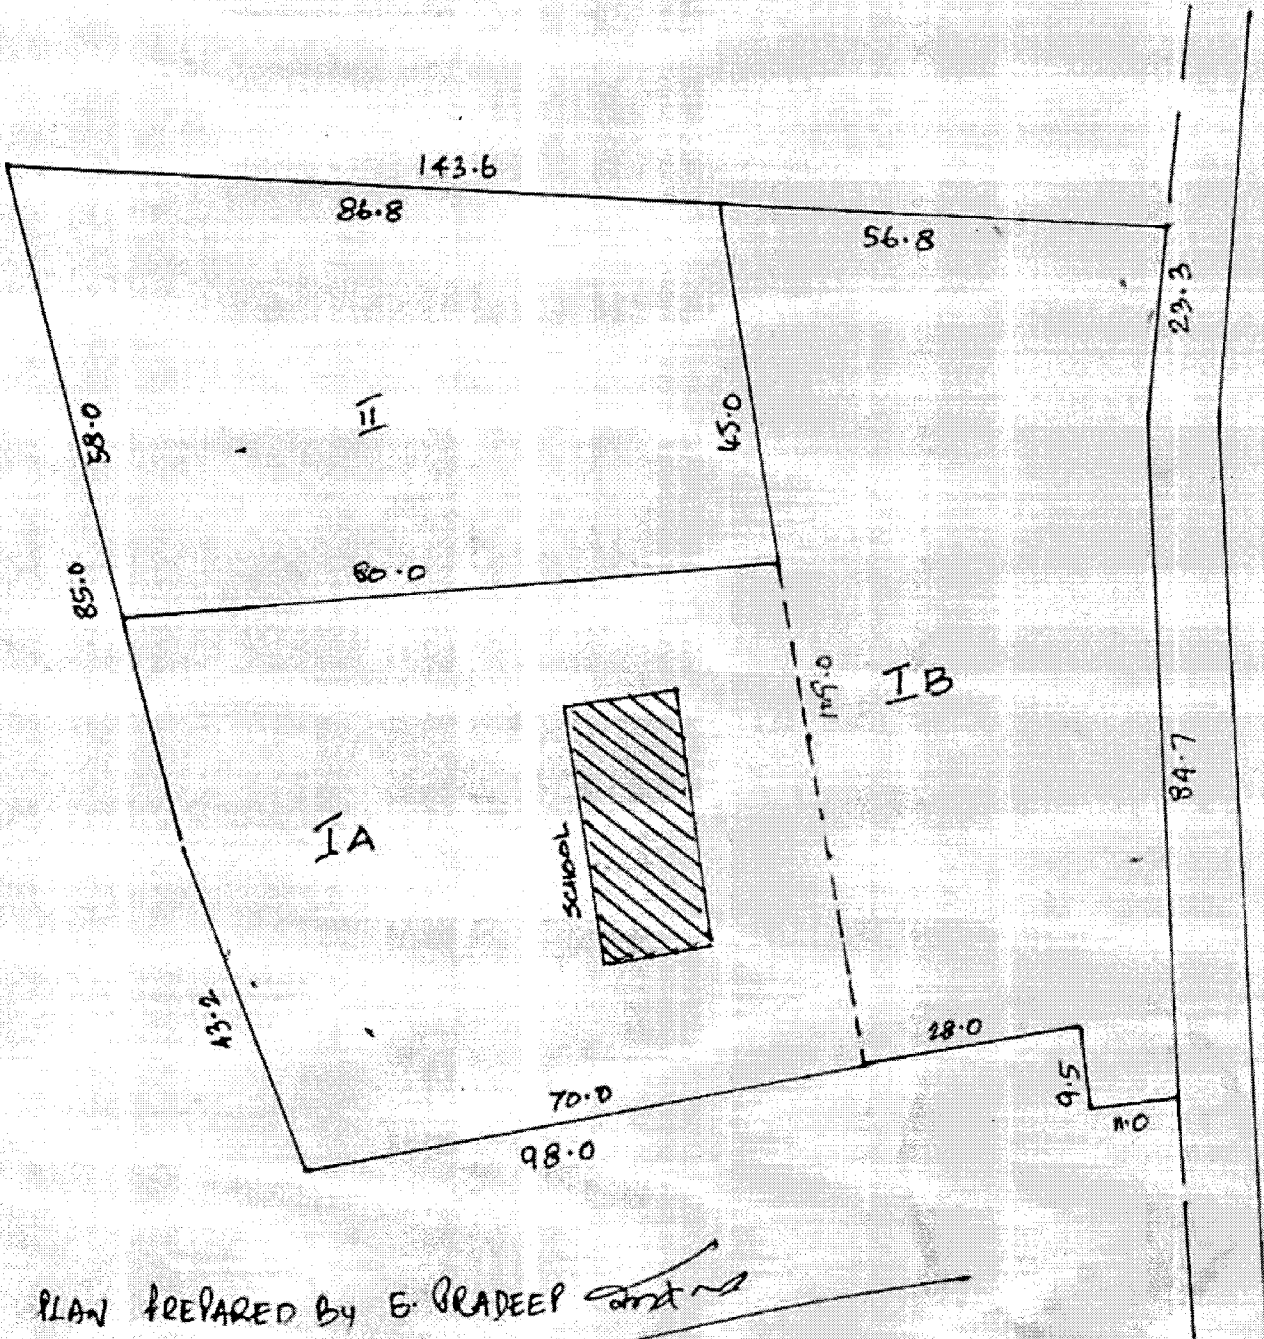

TALUK : KALIVARAWDA

VILLAGE : VELLAD

RS: NO : 7/1A3 PART

EXTENT: IA: 1.25 ACRE

LITTLE FLOWER SCHOOL

ENGLISH MEDIUM

IB: 1.25 ACRE

SCHOOL GROUND

2.50 ACRE

N

PLAN PREPARED BY E. RADEEP

PRINCIPAL
LITTLE FLOWER ENGLISH MEDIUM SCHOOL
KARUVANCHAL

Sister Isabel Thomas

MANAGER
LITTLE FLOWER
ENGLISH MEDIUM SCHOOL
KARUVANCHAL

MANAGER
LITTLE FLOWER ENGLISH MEDIUM SCHOOL
KARUVANCHAL