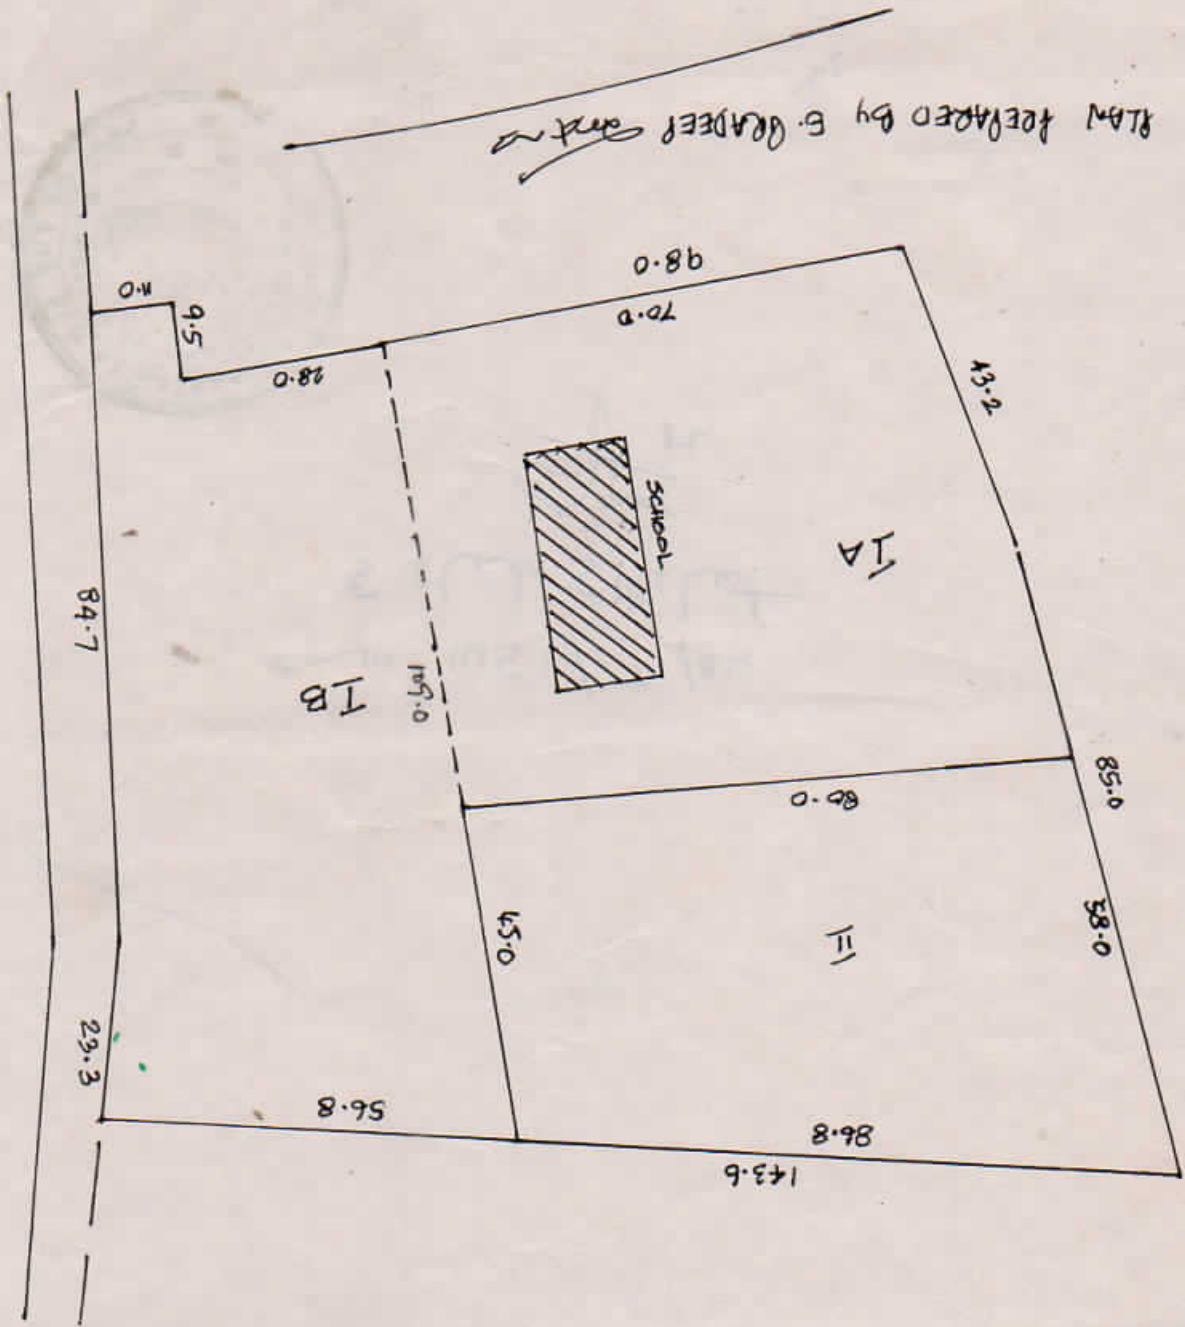

LITTLE FLOWER ENGLISH MEDIUM SCHOOL
 KARUVANCHAL
 PRINCIPAL

LITTLE FLOWER ENGLISH MEDIUM SCHOOL
 KARUVANCHAL
 PRINCIPAL

Dr. Joseph Thomas
 Sister Isabel Thomas

PLAN PREPARED BY E. GRADDEE *and me*

SITE PLAN
 (VILLAGE : GALLIARANDUBA
 VILLAGE : VELLAD)
 RS: KB : 7/1A3 PART
 EXTENT: IA: 1.25 ACCE
 IB: 1.25 ACCE
2.50 ACCE
 LITTLE FLOWER SCHOOL
 SCHOOL GROUND
 ENGLISH MEDIUM